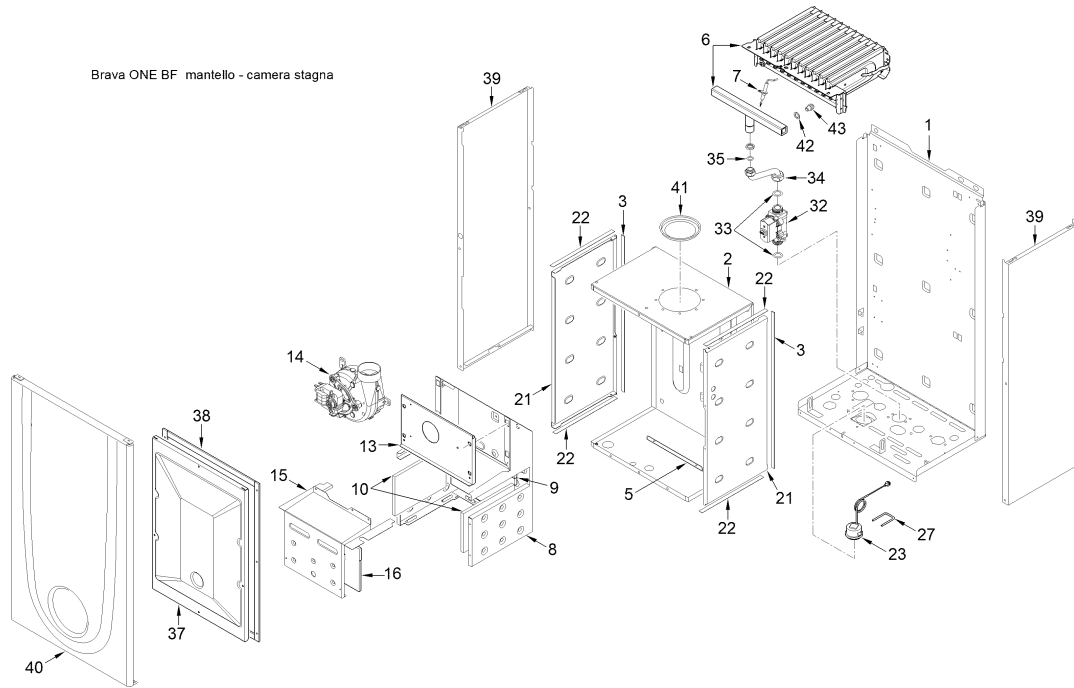

8112100 CALD.MET. BRAVA ONE 25 BF

Posiz.	Codice	Descrizione
001	6264560	Boiler fixing bracket
002	6317601	Sealed chamber rear panel
003	6229838	Gasket for sealed chamber
004	5183728	Rectang. expansion vessel 8 l.
005	6257531	Air deflector
006	5198210	Main burner assembly
007	6235935	Ignition-ionisation electrode
008	6318520	Smoke chamber assembly
009	6318740	Combustion chamber rear insulat
010	6318710	Combustion chamber side insulat
011	6174275	Gas/Water heat exchanger
012	6231362	NTC sensor
013	6318600	Sealed chamber front panel
014	6225643	Fan
015	6317900	Combustion chamber front panel
016	6318730	Combustion chamber side insulat
017	6264863	C.H. return pipe
018	6226412	O-ring 3068
019	6226601	Spring for heat exchanger conne
020	6227458	Flowing pipe to C.H. system
021	6288210	Sealed chamber side panel
022	6229837	Gasket for sealed chamber
023	6146101	Hydrometer
024	6037510	Water pressure switch
025	6226639	Spring clip
026	2030267	Piracriten gasket Ø 30x17x2
027	6226628	Hydrometer Fixing spring
028	6017405	Flexible pipe M.F. 3/8" L=300
029	6226476	ORing diam.15x2
030	6226643	Pipe fixing spring
031	2030226	Gasket Ø 10,2x14,8x2
032	6243838	Gas valve
033	2030249	Gasket Ø 24x17x3
034	6195216	Gas inlet pipe
035	2030255	Gasket Ø 12,5x18,5x3
036	6226638	Divertor valve motor spring cli
037	6317700	Sealed chamber front panel
038	5192208	Gasket for sealed chamber
039	6304480	casing left/right side panel
040	6325030	Casing front panel
041	6028621	Air diaphragm Ø 79
042	6022004	Copper washer Ø 6
043	6154402	Main burner nozzle NP 130 natur
046	6120560	Pump nipple 3/4"
047	6226644	Spring clip for rotating connec
048	6226475	ORing diam.18,64x3,53