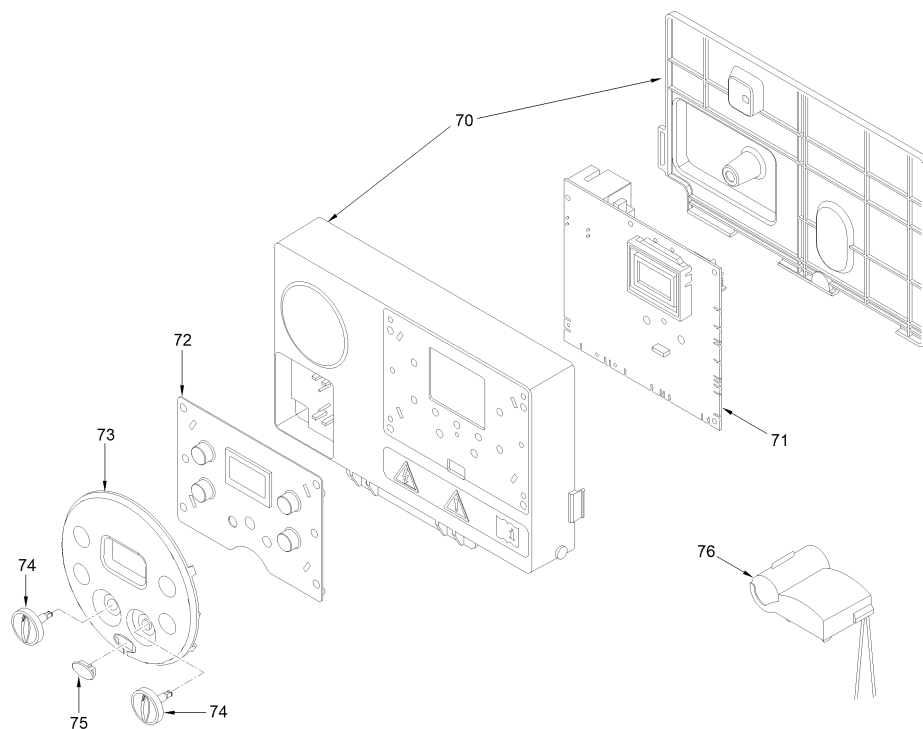

8112100 CALD.MET. BRAVA ONE 25 BF

Posiz.	Codice	Descrizione
001	6264560	Boiler fixing bracket
002	6317601	Sealed chamber rear panel
003	6229838	Gasket for sealed chamber
004	5183728	Rectang. expansion vessel 8 l.
005	6257531	Air deflector
006	5198210	Main burner assembly
007	6235935	Ignition-ionisation electrode
008	6318520	Smoke chamber assembly
009	6318740	Combustion chamber rear insulat
010	6318710	Combustion chamber side insulat
011	6174275	Gas/Water heat exchanger
012	6231362	NTC sensor
013	6318600	Sealed chamber front panel
014	6225643	Fan
015	6317900	Combustion chamber front panel
016	6318730	Combustion chamber side insulat
017	6264863	C.H. return pipe
018	6226412	O-ring 3068
019	6226601	Spring for heat exchanger conne
020	6227458	Flowing pipe to C.H. system
021	6288210	Sealed chamber side panel
022	6229837	Gasket for sealed chamber
023	6146101	Hydrometer
024	6037510	Water pressure switch
025	6226639	Spring clip
026	2030267	Piracriten gasket Ø 30x17x2
027	6226628	Hydrometer Fixing spring
028	6017405	Flexible pipe M.F. 3/8" L=300
029	6226476	ORing diam.15x2
030	6226643	Pipe fixing spring
031	2030226	Gasket Ø 10,2x14,8x2
032	6243838	Gas valve
033	2030249	Gasket Ø 24x17x3
034	6195216	Gas inlet pipe
035	2030255	Gasket Ø 12,5x18,5x3
036	6226638	Divertor valve motor spring cli
037	6317700	Sealed chamber front panel
038	5192208	Gasket for sealed chamber
039	6304480	casing left/right side panel
040	6325030	Casing front panel
041	6028621	Air diaphragm Ø 79
042	6022004	Copper washer Ø 6
043	6154402	Main burner nozzle NP 130 natur
046	6120560	Pump nipple 3/4"
047	6226644	Spring clip for rotating connec
048	6226475	ORing diam.18,64x3,53