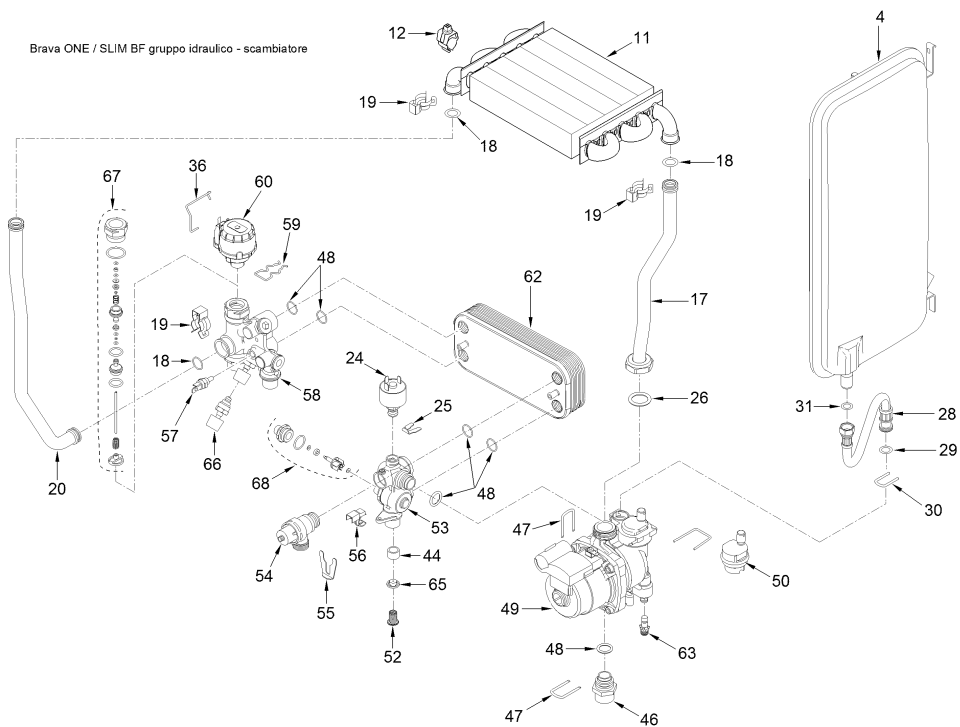

8112100 CALD.MET. BRAVA ONE 25 BF

Posiz.	Codice	Descrizione
001	6264560	Boiler fixing bracket
002	6317601	Sealed chamber rear panel
003	6229838	Gasket for sealed chamber
004	5183728	Rectang. expansion vessel 8 l.
005	6257531	Air deflector
006	5198210	Main burner assembly
007	6235935	Ignition-ionisation electrode
008	6318520	Smoke chamber assembly
009	6318740	Combustion chamber rear insulat
010	6318710	Combustion chamber side insulat
011	6174275	Gas/Water heat exchanger
012	6231362	NTC sensor
013	6318600	Sealed chamber front panel
014	6225643	Fan
015	6317900	Combustion chamber front panel
016	6318730	Combustion chamber side insulat
017	6264863	C.H. return pipe
018	6226412	O-ring 3068
019	6226601	Spring for heat exchanger conne
020	6227458	Flowing pipe to C.H. system
021	6288210	Sealed chamber side panel
022	6229837	Gasket for sealed chamber
023	6146101	Hydrometer
024	6037510	Water pressure switch
025	6226639	Spring clip
026	2030267	Piracriten gasket Ø 30x17x2
027	6226628	Hydrometer Fixing spring
028	6017405	Flexible pipe M.F. 3/8" L=300
029	6226476	ORing diam.15x2
030	6226643	Pipe fixing spring
031	2030226	Gasket Ø 10,2x14,8x2
032	6243838	Gas valve
033	2030249	Gasket Ø 24x17x3
034	6195216	Gas inlet pipe
035	2030255	Gasket Ø 12,5x18,5x3
036	6226638	Divertor valve motor spring cli
037	6317700	Sealed chamber front panel
038	5192208	Gasket for sealed chamber
039	6304480	casing left/right side panel
040	6325030	Casing front panel
041	6028621	Air diaphragm Ø 79
042	6022004	Copper washer Ø 6
043	6154402	Main burner nozzle NP 130 natur
046	6120560	Pump nipple 3/4"
047	6226644	Spring clip for rotating connec
048	6226475	ORing diam.18,64x3,53